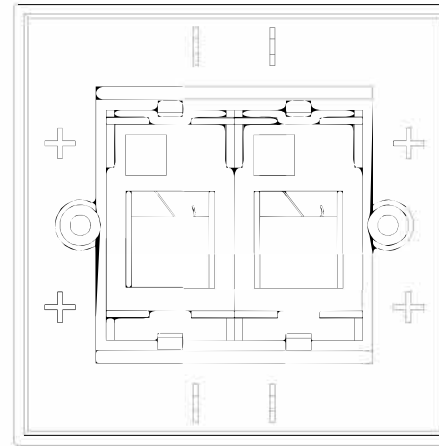

FACEPLATE

Materials:

Body : Fireproof ABS UL-94V0

Operation Temperature : -40 °C ~ +70 °C

DRAW NO:		ITEM NO:	RP-FP0627
	APPR	CUSTOMER:	
UNIT: m/m	DESIGN	DATE:	
SCALE:	Ref. NO:	TOLERANCE:	X ± 1 · X ± 0.2 · XX ± 0.15