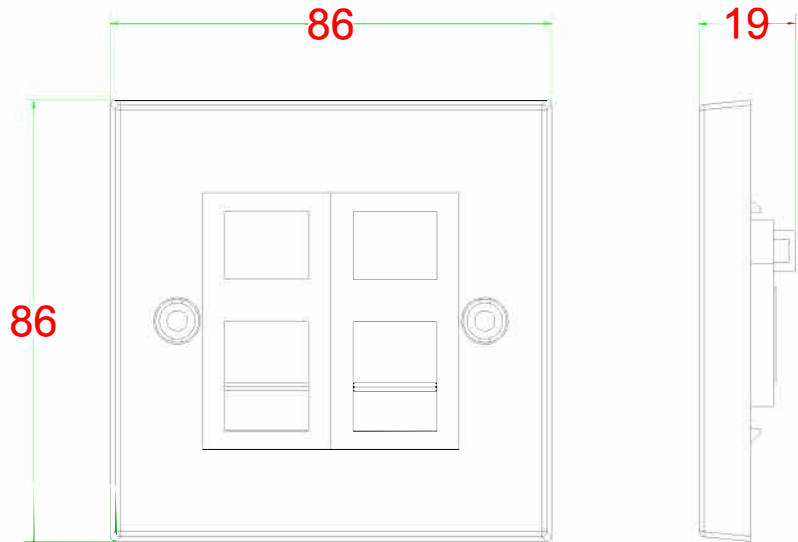

FACEPLATE

Materials:

Body : Fireproof ABS UL-94V0

Operation Temperature : -40 °C ~ +70 °C

DRAW NO:		ITEM NO:	RP-FP0627
	APPR	CUSTOMER:	
UNIT: m/m	DESIGN	DATE:	
SCALE:	Ref. NO:	TOLERANCE:	X ± 1 · X ± 0.2 · XX ± 0.15