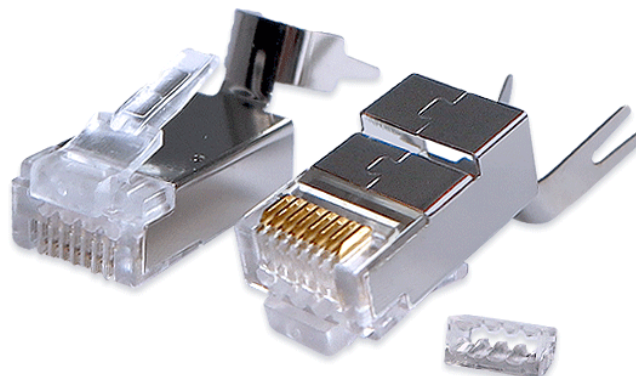

RP-88C714S**Shielded Module Plug RJ45 8P8C
Cat.7****Body & Insert:** PC. UL94V-2 clean**Contact:** copper alloy, underplated 100uinNickel, and selective 50 μ " gold in contact region, and gold flash on remainder of terminal**Ordering information****RP-88C714** Module Plug RJ45 8P8C Cat.7