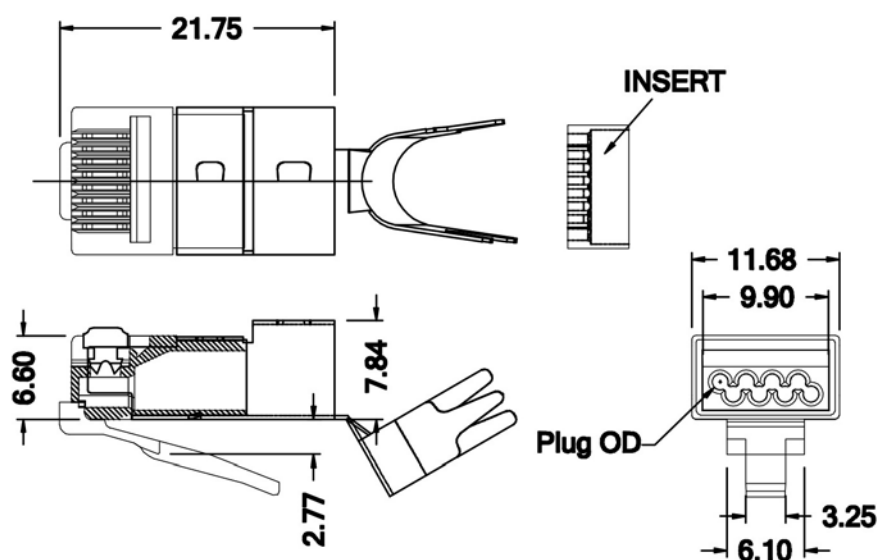

RP-88C714S**Shielded Module Plug RJ45 8P8C
Cat.7****Body & Insert:** PC. UL94V-2 clean**Contact:** copper alloy, underplated 100uinNickel, and selective 50 μ " gold in contact region, and gold flash on remainder of terminal**Ordering information****RP-88C714** Module Plug RJ45 8P8C Cat.7